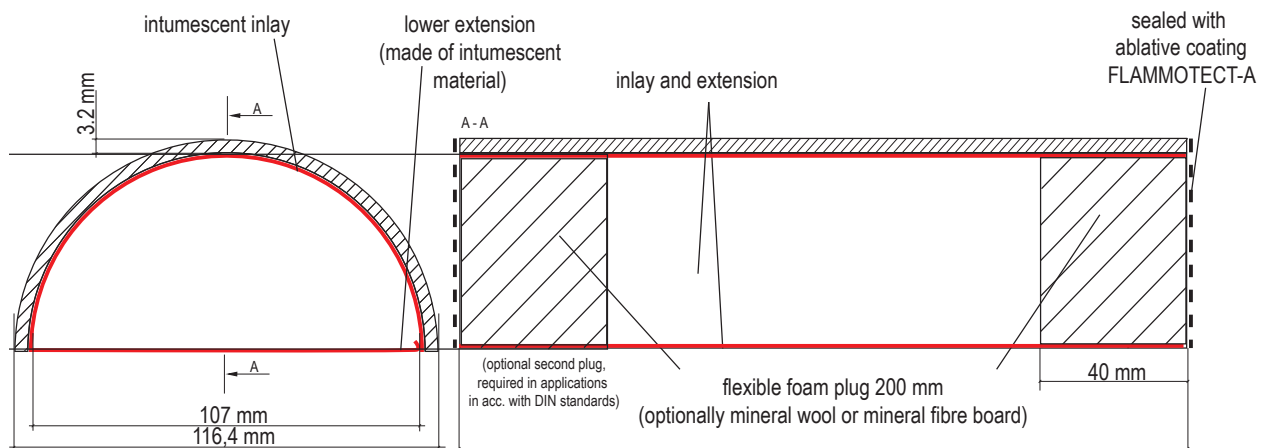

System Cable Tube ML

Technical Data

Certificate of usability	ETA-16/0016
Coating	grey, inner lining red
Material	• PVC half shells • inner lining made of intumescent fabric • closure made of soft foam plugs
Storage	Storage indoors at room temperature (+5 °C to +30 °C).
Safety information	No hazardous material according to German Hazardous Substances Act (GefStoffV) and no hazardous material according to German Act on the Transport of Dangerous Goods (GGVS/ADR).
Declaration of performance (DOP) no.	0127-CT_CT-ML-CABLE-TUBE

Errors, misprints and changes reserved. All of the information corresponds to the state of technology and the version of the standard that existed at the time of printing (24.05). We will gladly provide you with information on request regarding the legal and technical framework conditions or manufacturer specifications applicable to your individual case.
© Copyright Flamro Brandschutz-Systeme GmbH, Leiningen. FLAMRO® is a registered trademark ® of Flamro Brandschutz-Systeme GmbH.